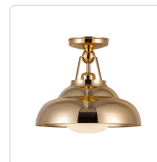

## PALMETTO SF344012

FIXTURE DIMENSIONS	D12" x H10-7/8"
LAMP TYPE	E26
MAX WATTAGE	60W
BULB QTY	1
BULBS INCLUDED	No
VOLTAGE	120V
GLASS DETAILS	Glossy Opal Glass
MATERIAL	Steel
SHADE DETAILS	Steel Spun Shade
ILLUMINATION DIRECTION	Down
INSTALL OPTIONS	Ceiling Only
LOCATION	Dry
CANOPY DIMENSIONS	D4-3/4" x H1-1/8"
PAINT FINISH	PN01; UB01;

### AVAILABLE FINISHES:

SF344012PBGO  
Polished  
Brass/Glossy Opal

SF344012PNGO  
Polished  
Nickel/Glossy Opal

SF344012UBGO  
Urban  
Bronze/Glossy  
Opal

\*For complete warranty terms, please visit: [www.aloralighting.com/warranty](http://www.aloralighting.com/warranty)