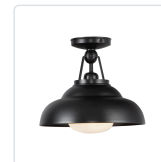

## PALMETTO SF344012

FIXTURE DIMENSIONS	D12" x H10-7/8"
LAMP TYPE	E26
MAX WATTAGE	60W
BULB QTY	1
BULBS INCLUDED	No
VOLTAGE	120V
GLASS DETAILS	Glossy Opal Glass
MATERIAL	Steel
SHADE DETAILS	Steel Spun Shade
ILLUMINATION DIRECTION	Down
INSTALL OPTIONS	Ceiling Only
LOCATION	Dry
CANOPY DIMENSIONS	D4-3/4" x H1-1/8"
PAINT FINISH	PN01; UB01;

### AVAILABLE FINISHES:

SF344012PBGO  
Polished  
Brass/Glossy Opal

SF344012PNGO  
Polished  
Nickel/Glossy Opal

SF344012UBGO  
Urban  
Bronze/Glossy  
Opal

\*For complete warranty terms, please visit: [www.aloralighting.com/warranty](http://www.aloralighting.com/warranty)