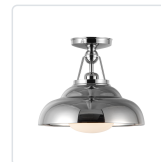

## PALMETTO SF344012

FIXTURE DIMENSIONS	D12" x H10-7/8"
LAMP TYPE	E26
MAX WATTAGE	60W
BULB QTY	1
BULBS INCLUDED	No
VOLTAGE	120V
GLASS DETAILS	Glossy Opal Glass
MATERIAL	Steel
SHADE DETAILS	Steel Spun Shade
ILLUMINATION DIRECTION	Down
INSTALL OPTIONS	Ceiling Only
LOCATION	Dry
CANOPY DIMENSIONS	D4-3/4" x H1-1/8"
PAINT FINISH	PN01; UB01;

### AVAILABLE FINISHES:

SF344012PBGO  
Polished  
Brass/Glossy Opal

SF344012PNGO  
Polished  
Nickel/Glossy Opal

SF344012UBGO  
Urban  
Bronze/Glossy  
Opal

\*For complete warranty terms, please visit: [www.aloralighting.com/warranty](http://www.aloralighting.com/warranty)